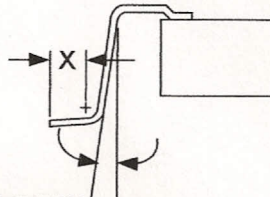

Package Type: Ceramic
 Lead Type: Flat
 Toe: Down 0° to 4°

OPTION 1 ☒

OPTION 1
 OPTION 2

OPTION 2 □
 JEDEC

SPRING BACK
 ANGLE 3° - 7°

	Dim.	Tolerance
A	.025	.005
C	.008	.002
D	1.110	.010
E	.050	.005
X		
F	.500	MAX
G	.012	.002
H	.012	.002
J	.023	.005
M	.912	.006
N	.708	MIN
N1	.204	MAX
PACKAGE LENGTH	Y	1.388 MAX
LEAD WIDTH	L	.010 MAX

PITCH	.025
# OF LEADS PER SIDE	50

100 Lead Maxwell -
 Bottom Brazed

ROBERT ANTONELLI
FANCORT INDUSTRIES, INC.
 31 Fairfield Place
 WEST CALDWELL, NJ 07006
 (973) 575-0610/ (973) 575-9234