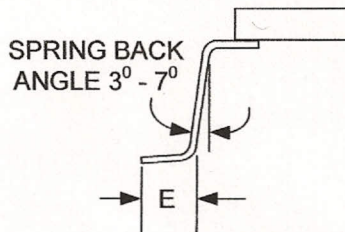

Package Type: Ceramic
 Lead Type: Flat
 Toe: Down 0° to 4°

OPTION 1 ☒

OPTION 1
 OPTION 2

OPTION 2 □
 JEDEC

SPRING BACK
 ANGLE 3° - 7°

	Dim.	Tolerance
A	.025	.005
C	.008	.002
D	1.110	.010
E	.050	.005
X		
F	.500	MAX
G	.012	.002
H	.012	.002
J	.023	.005
M	.912	.006
N	.708	MIN
N1	.204	MAX
PACKAGE LENGTH	Y	1.388 MAX
LEAD WIDTH	L	.010 MAX

PITCH	.025
# OF LEADS PER SIDE	50

100 Lead Maxwell -
 Bottom Brazed

ROBERT ANTONELLI
FANCORT INDUSTRIES, INC.
 31 Fairfield Place
 WEST CALDWELL, NJ 07006
 (973) 575-0610/ (973) 575-9234