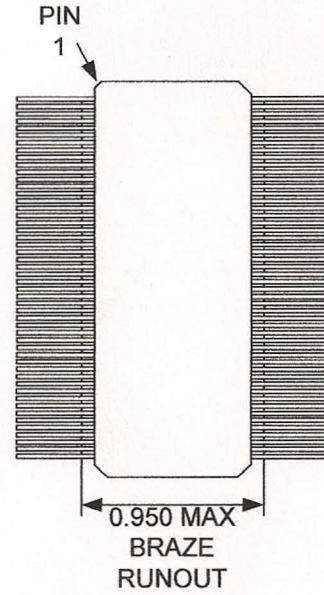

Package Type: Ceramic
 Lead Type: Flat
 Toe: Down 0° to 4°

OPTION 1 ☒

OPTION 1
 OPTION 2

OPTION 2 □
 JEDEC

SPRING BACK
 ANGLE 3° - 7°

	Dim.	Tolerance
A	.025	.005
C	.008	.002
D	1.110	.010
E	.050	.005
X		
F	.500	MAX
G	.012	.002
H	.012	.002
J	.023	.005
M	.912	.006
N	.708	MIN
N1	.204	MAX
PACKAGE LENGTH	Y	1.388 MAX
LEAD WIDTH	L	.010 MAX

PITCH	.025
# OF LEADS PER SIDE	50

100 Lead Maxwell -
 Bottom Brazed

ROBERT ANTONELLI
FANCORT INDUSTRIES, INC.
 31 Fairfield Place
 WEST CALDWELL, NJ 07006
 (973) 575-0610/ (973) 575-9234