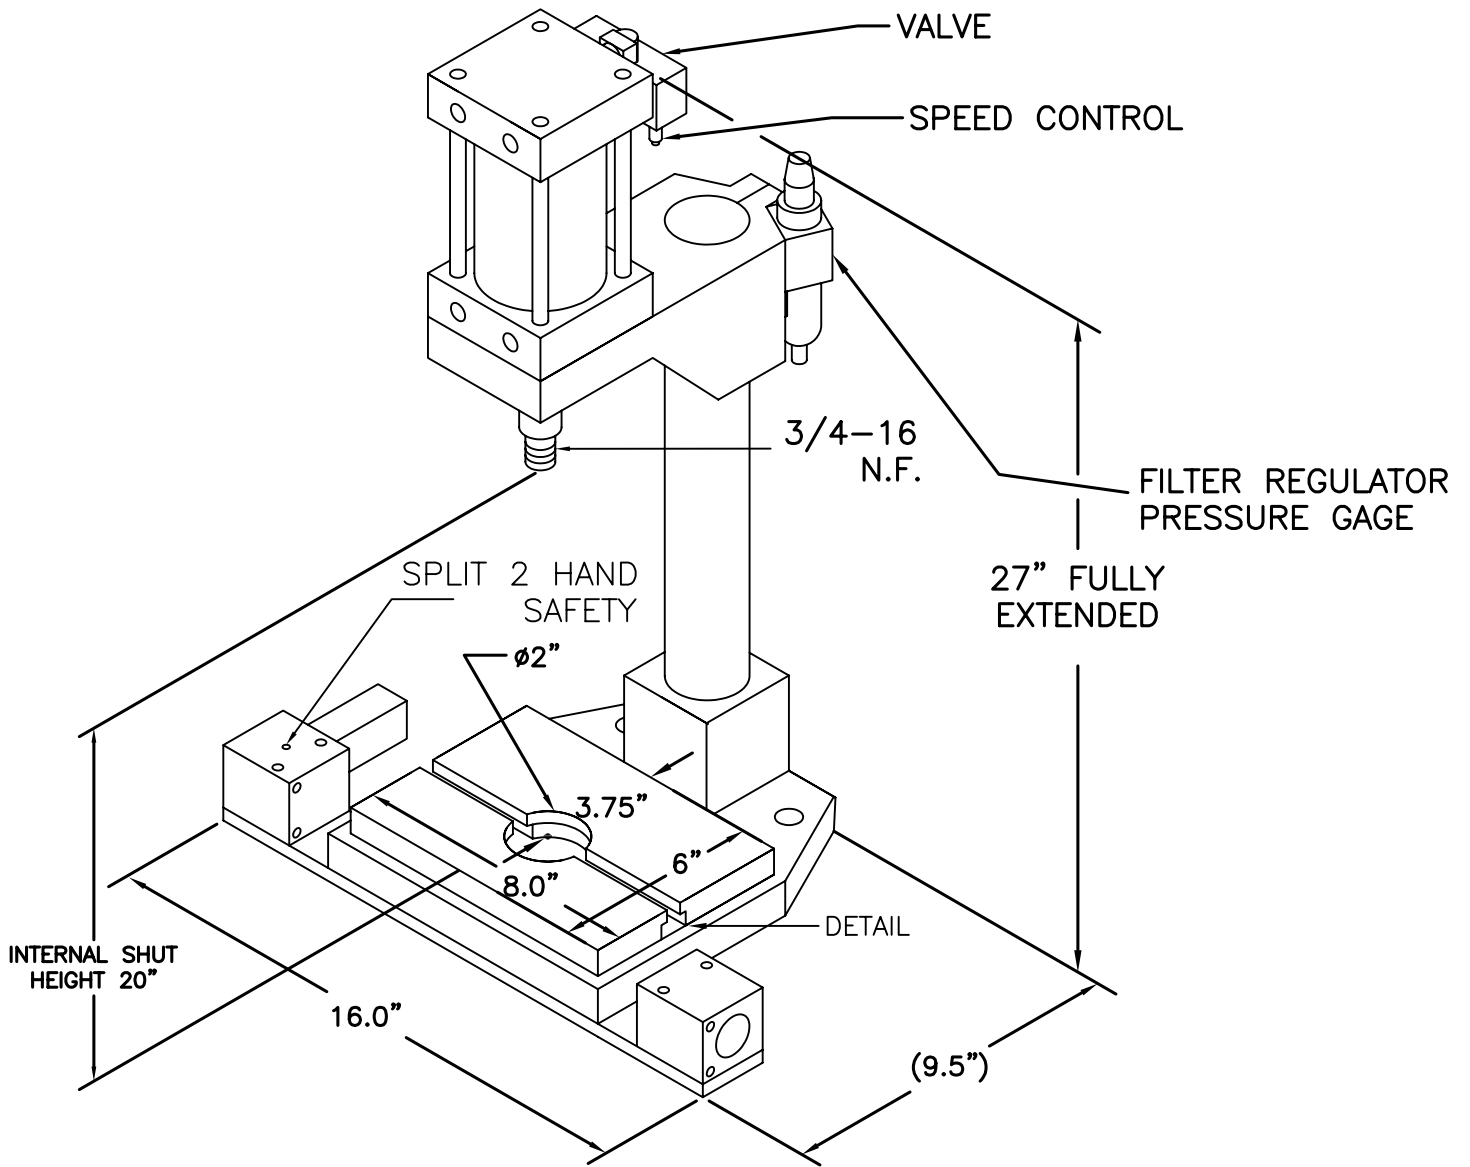

fancort industries, inc.

31 FAIRFIELD PLACE, WEST CALDWELL, N.J. 07006
(973) 575-0610 WWW.FANCORT.COM

REVISIONS			
DATE	9/24/06	DESIGNED BY	LG
SCALE			
PRODUCT			SHEET
PART #	BP-500 EXT		SERIAL NUMBER

DETAIL